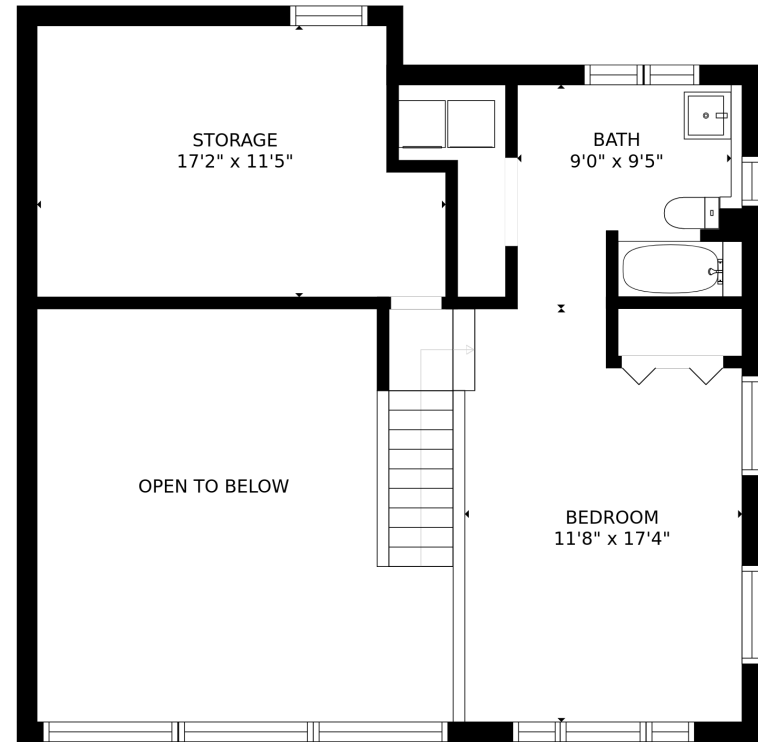

FLOOR 1

FLOOR 2

GROSS INTERNAL AREA
 FLOOR 1: 1206 sq ft, FLOOR 2: 532 sq ft
 TOTAL: 1738 sq ft

SIZES AND DIMENSIONS ARE APPROXIMATE, ACTUAL MAY VARY.